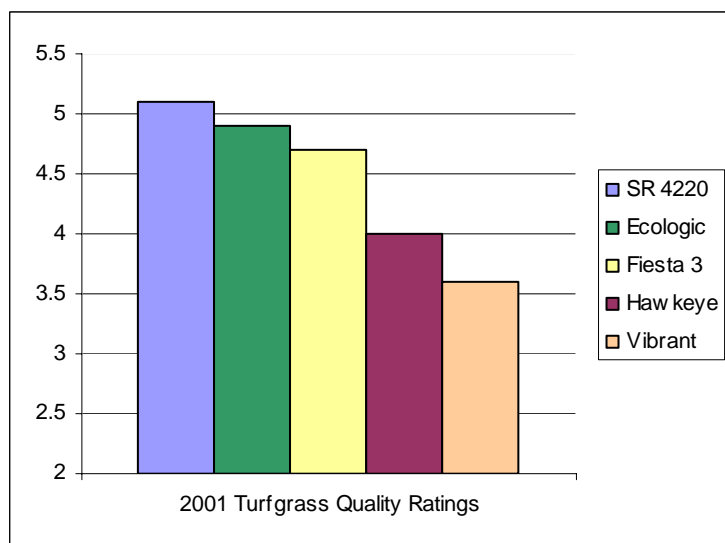

#### Characteristics:

Ecologic was selected in 1995 from the best clones in collections made along roadsides, curb strips, cemeteries and city parks in the Northwest. Ecologic exhibits very high tiller ratings providing a very dense stand. Ecologic is a fine-textured, dark-green plant with a medium-tall growth habit.

Ecologic was developed for disease resistance to Red Thread, Leaf Spot and Rust.

**Performance of Perennial Ryegrass Cultivars  
Established in 2000 at Adelphia, NJ  
2001—2002 Data  
Ratings 1-9, 9=Ideal Turf**