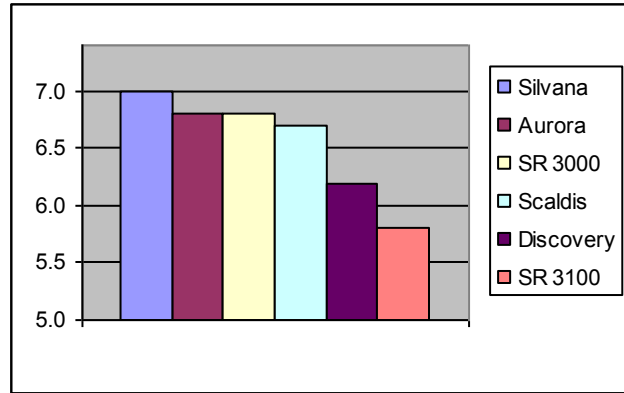

TRIAL DATA

1989 NTEP Fineleaf Fescue Test: 1990-1993 Data
Drought Tolerance (Dormancy) Mean Ratings 1-9;
9= No Dormancy. LSD 0.5. Top rated variety
Silvana 7.0. Bottom rated variety SR 3100 5.8
To see the full report visit www.ntep.org

SEEDING RATE

4-6 LBS/1,000 square feet for new establishment
2-3 LBS/1,000 square feet for overseeding

BENEFITS

- Performs Well in Low Maintenance Situations
- Low-Growing, Aggressive Crown
- Fine Texture with Deep-Green Color
- Good Resistance to Disease Complexes