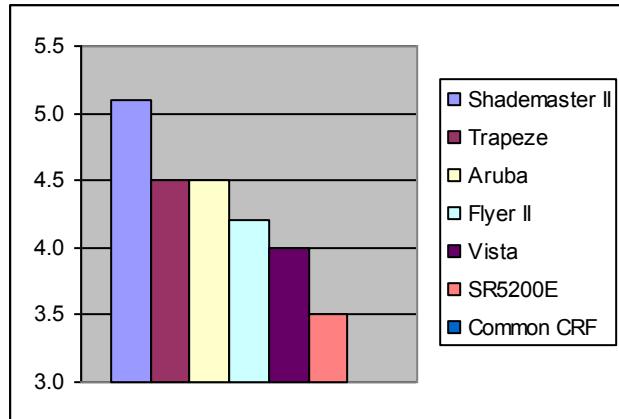

Creeping Red Fescue

Trapeze

Product Sheet

CHARACTERISTICS

Trapeze strong creeping red fescue is an advanced generation synthetic cultivar selected from the half-sib progenies of five clones. The variety was screened for turf uniformity, resistance to net blotch, resistance to powdery mildew and high seed yield.

In turf trials, Trapeze has improved turf density and a brilliant green color for an attractive, high quality turf.

Trapeze has also shown good resistance to red thread and powdery mildew.

TRIAL DATA

1998 Rutgers Turfgrass Proceedings
Turf Quality
1998 Average
Ratings 1-9, 9=Ideal Turf