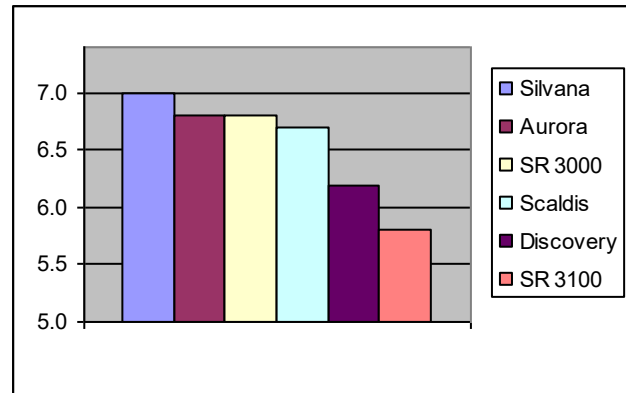

TRIAL DATA

1989 NTEP Fineleaf Fescue Test: 1990-1993 Data
Drought Tolerance (Dormancy) Mean Ratings 1-9;
9= No Dormancy. LSD 0.5. Top rated variety
Silvana 7.0. Bottom rated variety SR 3100 5.8

To see the full report visit www.ntep.org

SEEDING RATE

4-6 LBS/1,000 square feet for new establishment
2-3 LBS/1,000 square feet for overseeding

BENEFITS

- Performs Well in Low Maintenance Situations
- Low-Growing, Aggressive Crown
- Fine Texture with Deep-Green Color
- Good Resistance to Disease Complexes