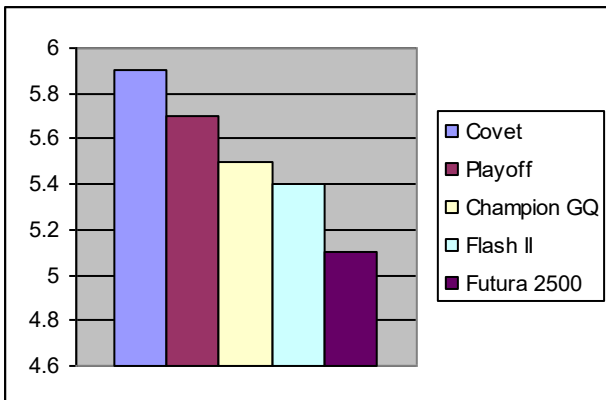

Perennial Ryegrass

Playoff

Product Sheet

CHARACTERISTICS

Playoff Perennial Ryegrass is the next generation of overseeding varieties. **Playoff** has been developed and tested exclusively for use in overseeding winter dormant warm season grasses.

Playoff establishes very quickly and provides excellent ground cover through the winter and spring. It's outstanding dark green color, fine leaf texture and winter turf density creates a lush attractive turf.

Playoff offers excellent performance during the spring transition season and return to native warm season grasses.

TRIAL DATA

USGA/GCSAA/NTEP
2004 On-Site Overseeding Trial
At Pinehurst, NC
Quality Mean Ratings 1-9, 9=Ideal Turf