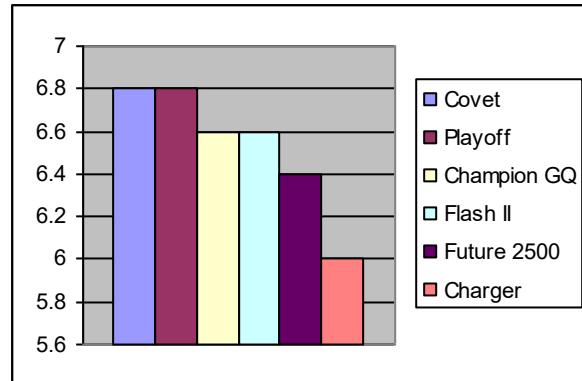

TRIAL DATA

USGA/GCSAA/NTEP
2004 On-Site Overseeding Trial
At Marana, AZ
Quality Mean Ratings 1-9, 9=Ideal Turf

SEEDING RATE

Permanent Turf: 7-8 LBS/1,000 square feet
Overseeding Turf: 12-15 LBS/1,000 square feet

BENEFITS

- Excellent Establishment
- Medium Fine Leaf Texture
- Good Winter Quality
- Excellent Spring Density