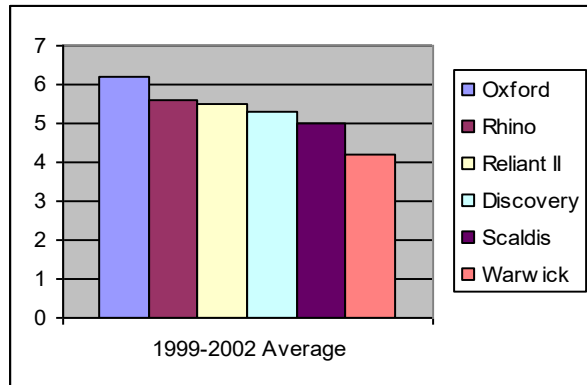

TRIAL DATA

2002 Rutgers Proceedings
Performance of Fine Fescue
Cultivars Seeded September
1998

SEEDING RATE

4-6 LBS/1,000 square feet

BENEFITS

- Quick Establishment
- Low-Growing, Aggressive Crown
- Fine Texture with Deep-Green Color
- Good Resistance to Disease Complexes