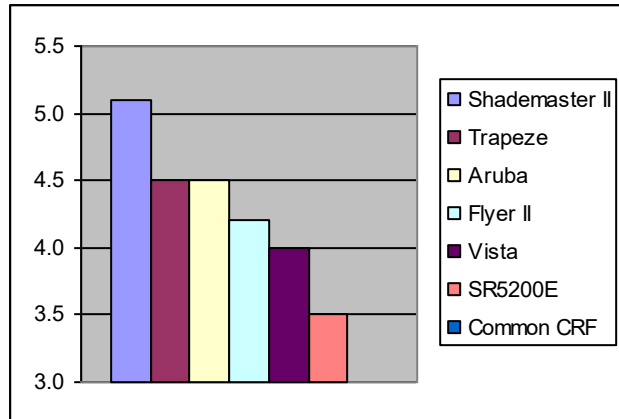

Creeping Red Fescue

Trapeze

Product Sheet

CHARACTERISTICS

Trapeze strong creeping red fescue is an advanced generation synthetic cultivar selected from the half-sib progenies of five clones. The variety was screened for turf uniformity, resistance to net blotch, resistance to powdery mildew and high seed yield.

In turf trials, Trapeze has improved turf density and a brilliant green color for an attractive, high quality turf.

Trapeze has also shown good resistance to red thread and powdery mildew.

TRIAL DATA

1998 Rutgers Turfgrass Proceedings
Turf Quality
1998 Average
Ratings 1-9, 9=Ideal Turf